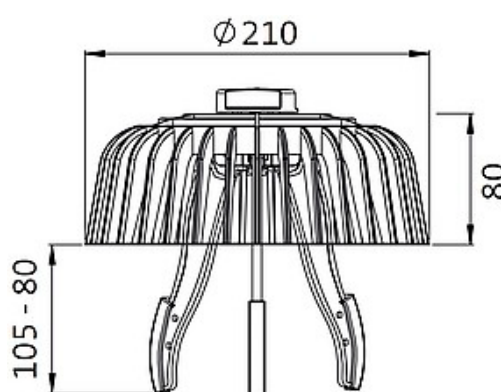

Adjustable Leaf Guard

Product Details

Material	Polyamide
Outlet Size	60-200mm Dia.
Colour	Black
Product Number	45000001

Introduction

- Adjustable leaf and gravel guard
- Manufactured from robust polyamide material
- Suitable for new build and refurbishment vertical drop rainwater outlets with spigot diameters from 60mm to 200mm
- Easily adjusted to fit with no tooling necessary

Features & Benefits

- Robust leaf / gravel guard
- Easy and secure installation
- One size fits all

Storage

Store in dry conditions at a temperature between 5°C and 25°C.

Further Product Information

Full product literature, health & safety and technical sheets are available as downloads from our website www.ikopolymeric.com or on request by email polymeric.marketing@iko.com.